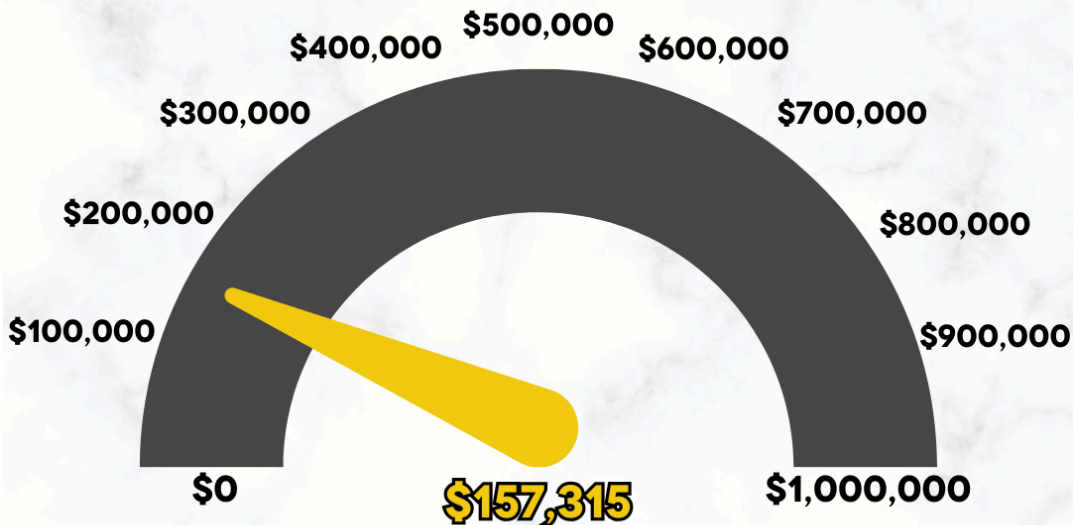

NSC ENDOWMENT GOAL!

LEVELS

PATRON - \$50,000+

Farmers Mutual Foundation
(Mark & Rita Walz)

FOUNDER - \$20,000+

Jeromie Luginbill

MEDALIST - \$5,000+

Alan Higley
DRM Arby's
(Matt & Marc Johnson)
Brian Larrington
Dr. JoAnne Owens-Nauslar
Dr. William Schlichtemeier
James Peter
Sampson Construction
(Dan & Cori Vokoun)