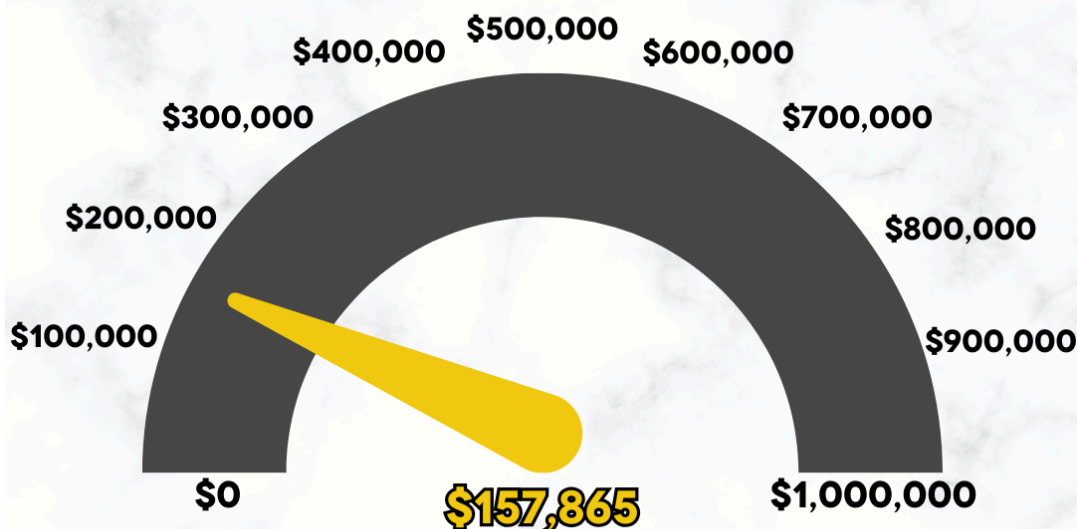

NSC ENDOWMENT GOAL!

LEVELS

PATRON – \$50,000+

Farmers Mutual Foundation
(Mark & Rita Walz)

FOUNDER – \$20,000+

Jeromie Luginbill

MEDALIST – \$5,000+

Alan Higley
DRM Arby's
(Matt & Marc Johnson)
Brian Larrington
Dr. JoAnne Owens-Nauslar
Dr. William Schlichtemeier
James Peter
Sampson Construction
(Dan & Cori Vokoun)